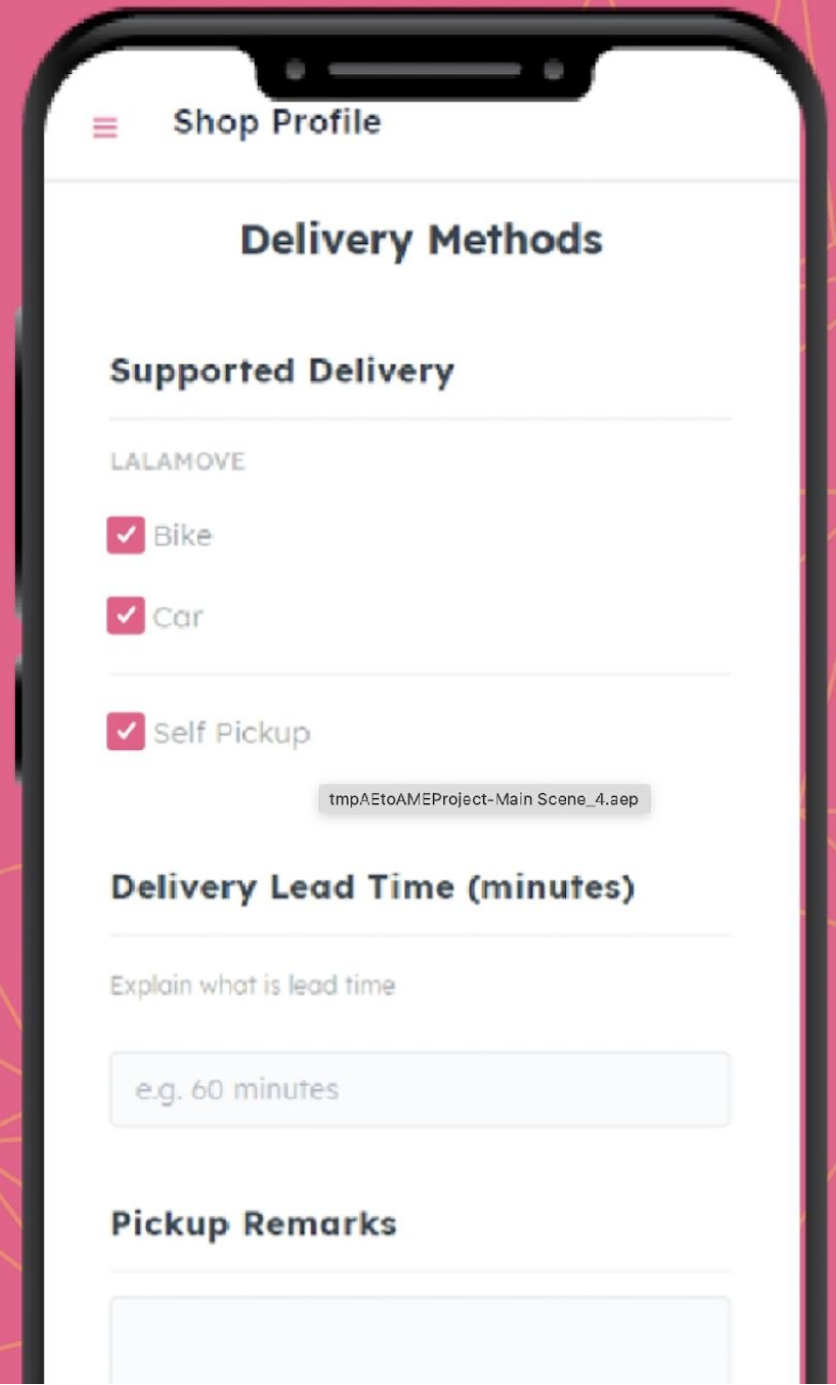

HEYHO
Getting Started
with **HEYSHOP**

HEYHO!

Welcome to your new go-to
online marketplace,

HEYSHOP is a one stop destination where you can sell or buy anything, anywhere from the comfort of your home.

HOW TO REGISTER & SETUP AN ACCOUNT

STEP 1:

Enter an active phone number and your password and click the button register

STEP 2:

Click **HEYSHOP** to select your type of business with HEYHO

STEP 3:

Set up your profile by uploading your **PROFILE PHOTO** and **FULL NAME**.

STEP 4:

Fill in your **SHOP NAME** and a brief introduction in the description box

STEP 5:

Select your **Delivery Type**.
You may choose more than
1 delivery type

STEP 6:

Enter your shop address and select neighbourhood (optional)