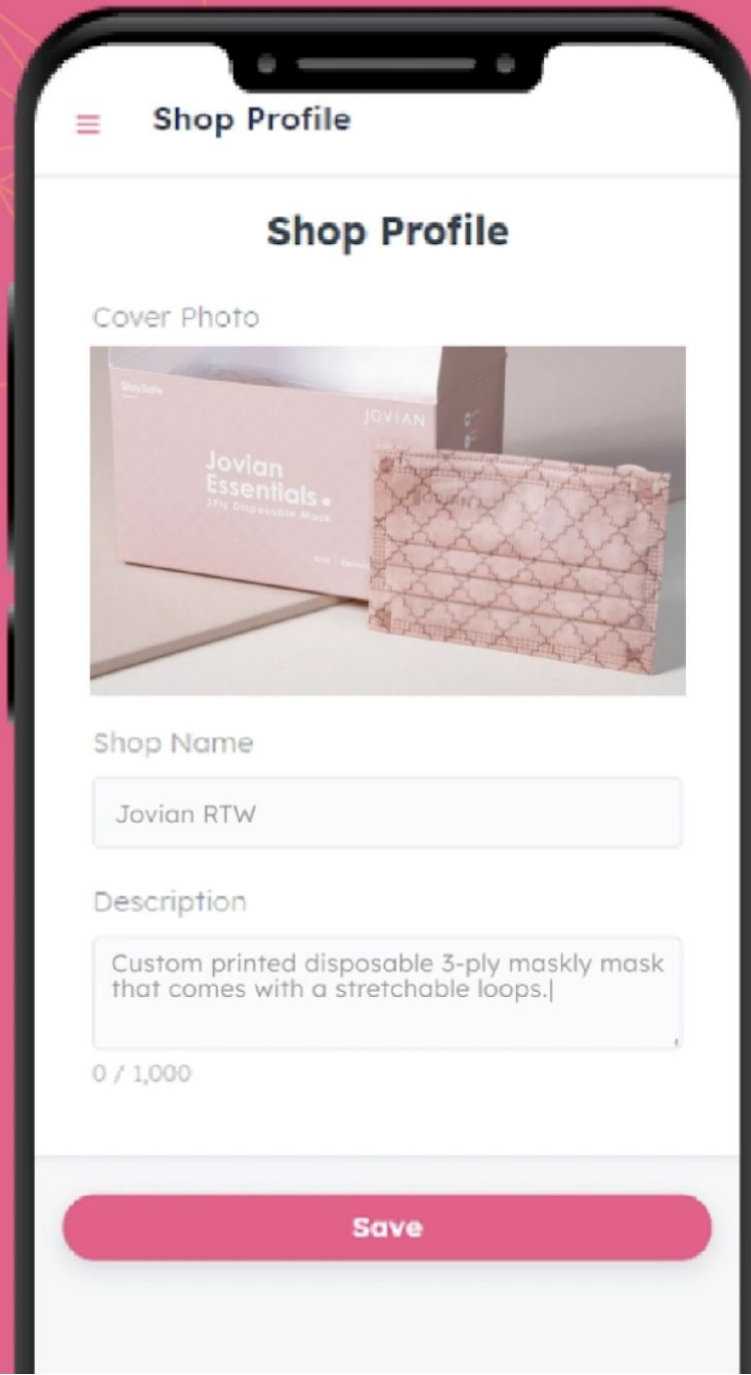

HEYHO
Getting Started
with **HEYSHOP**

HEYHO!

Welcome to your new go-to
online marketplace,

HEYSHOP is a one stop destination where you can sell or buy anything, anywhere from the comfort of your home.

HOW TO REGISTER & SETUP AN ACCOUNT

STEP 1:

Enter an active phone number and your password and click the button register

STEP 2:

Click **HEYSHOP** to select your type of business with HEYHO

STEP 3:

Set up your profile by uploading your **PROFILE PHOTO** and **FULL NAME**.

HOW TO **ADD** **NEW PRODUCT MENU**

STEP 1:

Enter an active phone number and your password and click the button register

< New Product Item

Photo
Upload at least 1 photo, up to maximum of 5 photos.
Recommended photo ratio is 1:1 (Square).