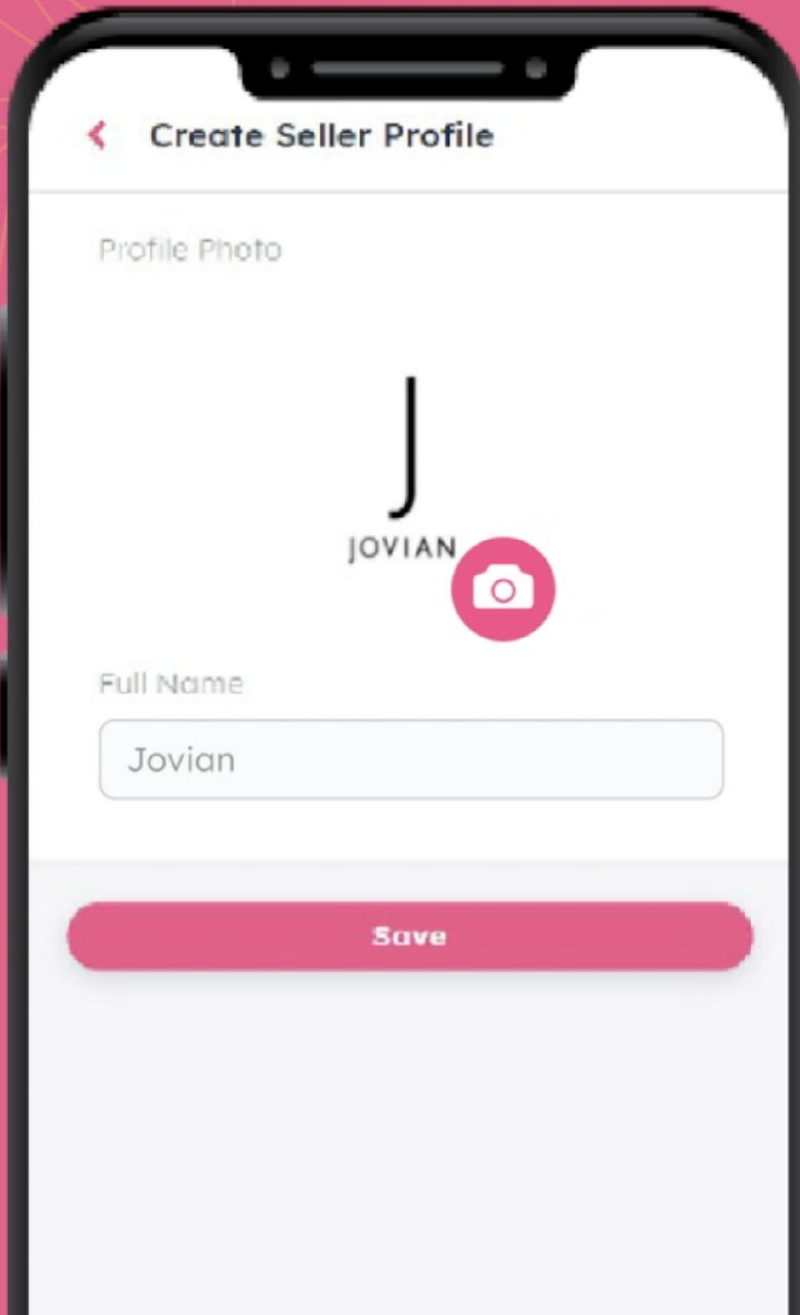

HEYHO
Getting Started
with **HEYSHOP**

HEYHO!

Welcome to your new go-to
online marketplace,

HEYSHOP is a one stop destination where you can sell or buy anything, anywhere from the comfort of your home.

HOW TO REGISTER & SETUP AN ACCOUNT

STEP 1:

Enter an active phone number and your password and click the button register

STEP 2:

Click **HEYSHOP** to select your type of business with HEYHO

STEP 3:

Set up your profile by uploading your **PROFILE PHOTO** and **FULL NAME**.