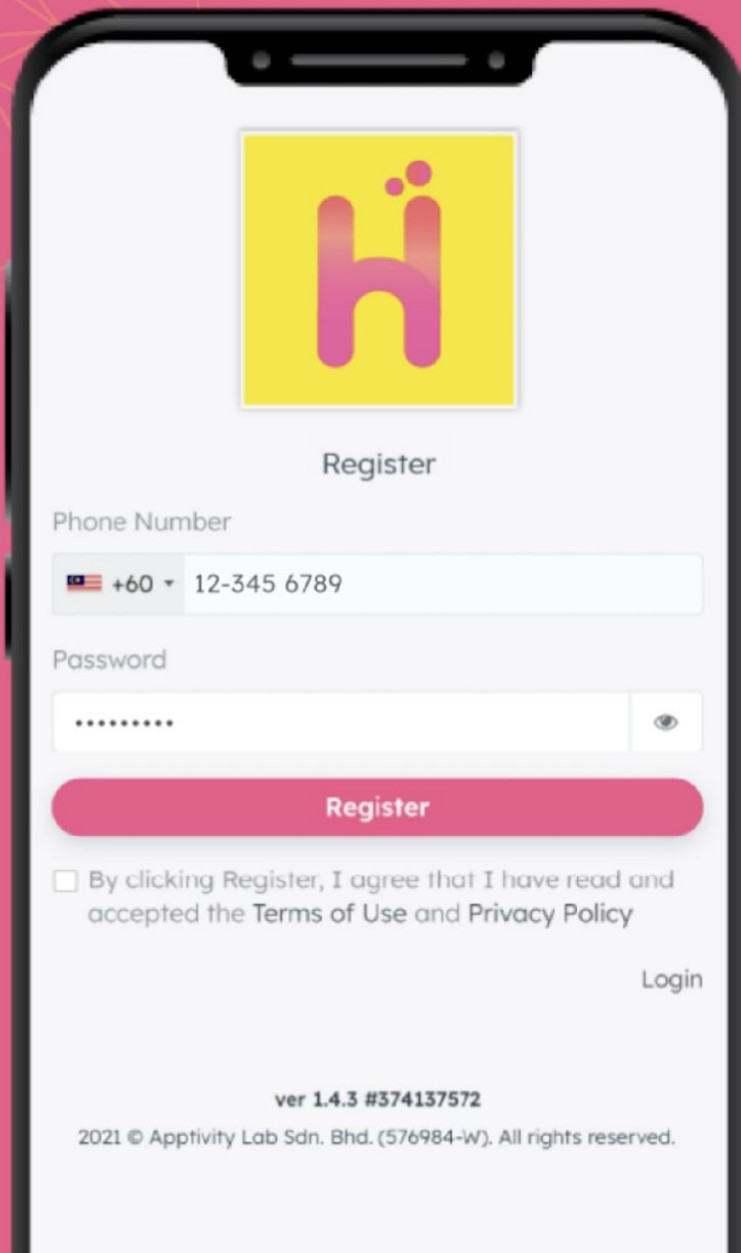

STEP 1:

Enter an active phone number and your password and click the button register

STEP 2:

Click **HEYSHOP** to select your type of business with HEYHO

STEP 3:

Set up your profile by uploading your **PROFILE PHOTO** and **FULL NAME**.

STEP 4:

Fill in your **SHOP NAME** and a brief introduction in the description box

STEP 5:

Select your **Delivery Type**.
You may choose more than
1 delivery type

STEP 6:

Enter your shop address and select neighbourhood (optional)

HOW TO **ADD** **NEW PRODUCT MENU**

STEP 1:

Enter an active phone number and your password and click the button register

< New Product Item

Photo
Upload at least 1 photo, up to maximum of 5 photos.
Recommended photo ratio is 1:1 (Square).