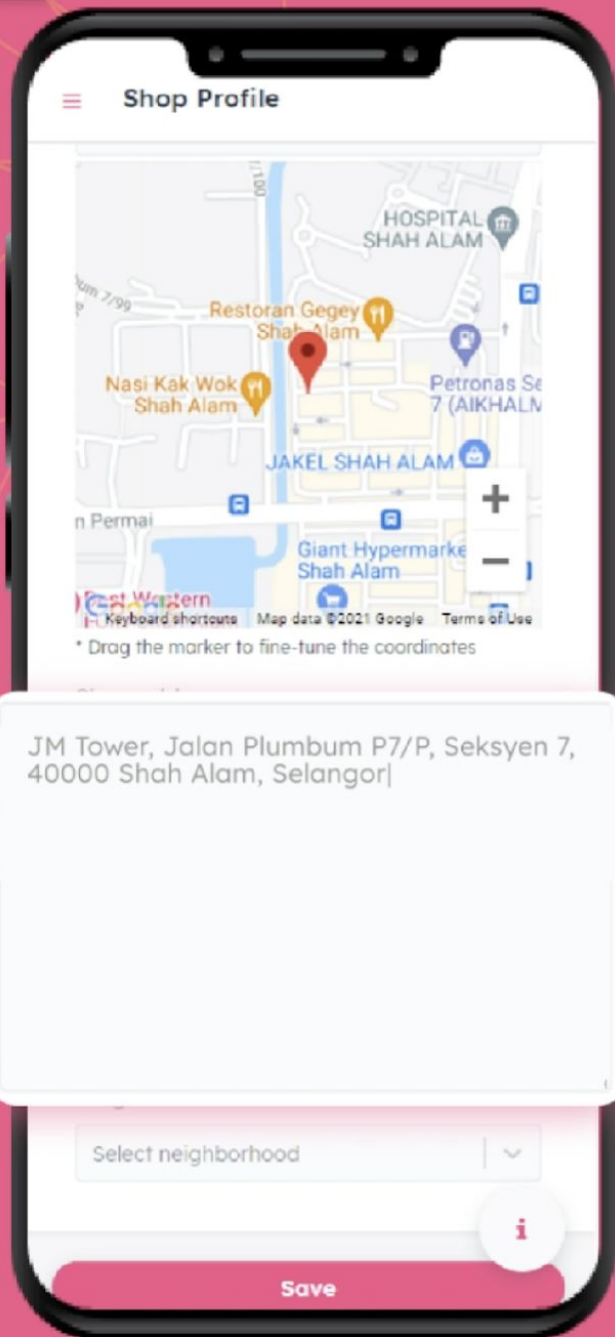

HEYHO
Getting Started
with **HEYSHOP**

HEYHO!

Welcome to your new go-to
online marketplace,

HEYSHOP is a one stop destination where you can sell or buy anything, anywhere from the comfort of your home.

HOW TO REGISTER & SETUP AN ACCOUNT

STEP 1:

Enter an active phone number and your password and click the button register

STEP 2:

Click **HEYSHOP** to select your type of business with HEYHO

STEP 3:

Set up your profile by uploading your **PROFILE PHOTO** and **FULL NAME**.

STEP 4:

Fill in your **SHOP NAME** and a brief introduction in the description box

STEP 5:

Select your **Delivery Type**.
You may choose more than
1 delivery type

STEP 6:

Enter your shop address and select neighbourhood (optional)

HOW TO **ADD** **NEW PRODUCT MENU**

STEP 1:

Enter an active phone number and your password and click the button register

< New Product Item

Photo
Upload at least 1 photo, up to maximum of 5 photos.
Recommended photo ratio is 1:1 (Square).