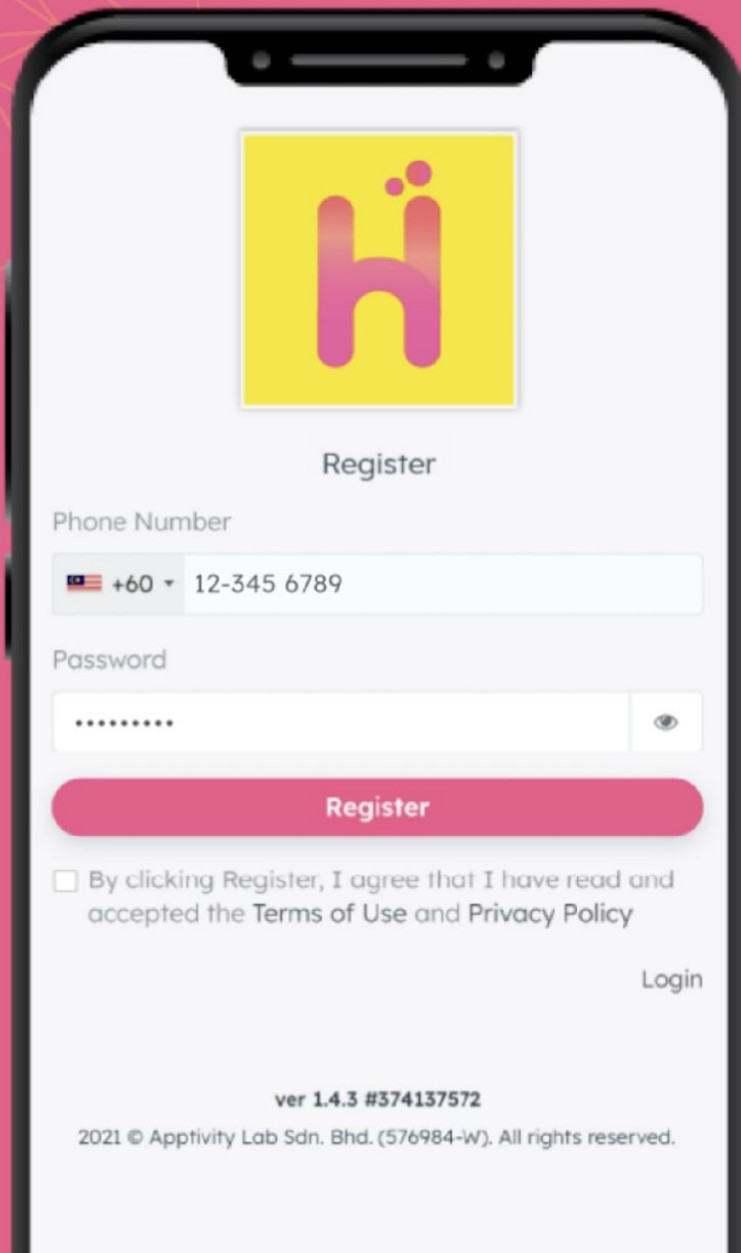

HEYHO
Getting Started
with **HEYSHOP**

HEYHO!

Welcome to your new go-to
online marketplace,

HEYSHOP is a one stop destination where you can sell or buy anything, anywhere from the comfort of your home.

HOW TO REGISTER & SETUP AN ACCOUNT

STEP 1:

Enter an active phone number and your password and click the button register

STEP 2:

Click **HEYSHOP** to select your type of business with HEYHO

STEP 3:

Set up your profile by uploading your **PROFILE PHOTO** and **FULL NAME**.